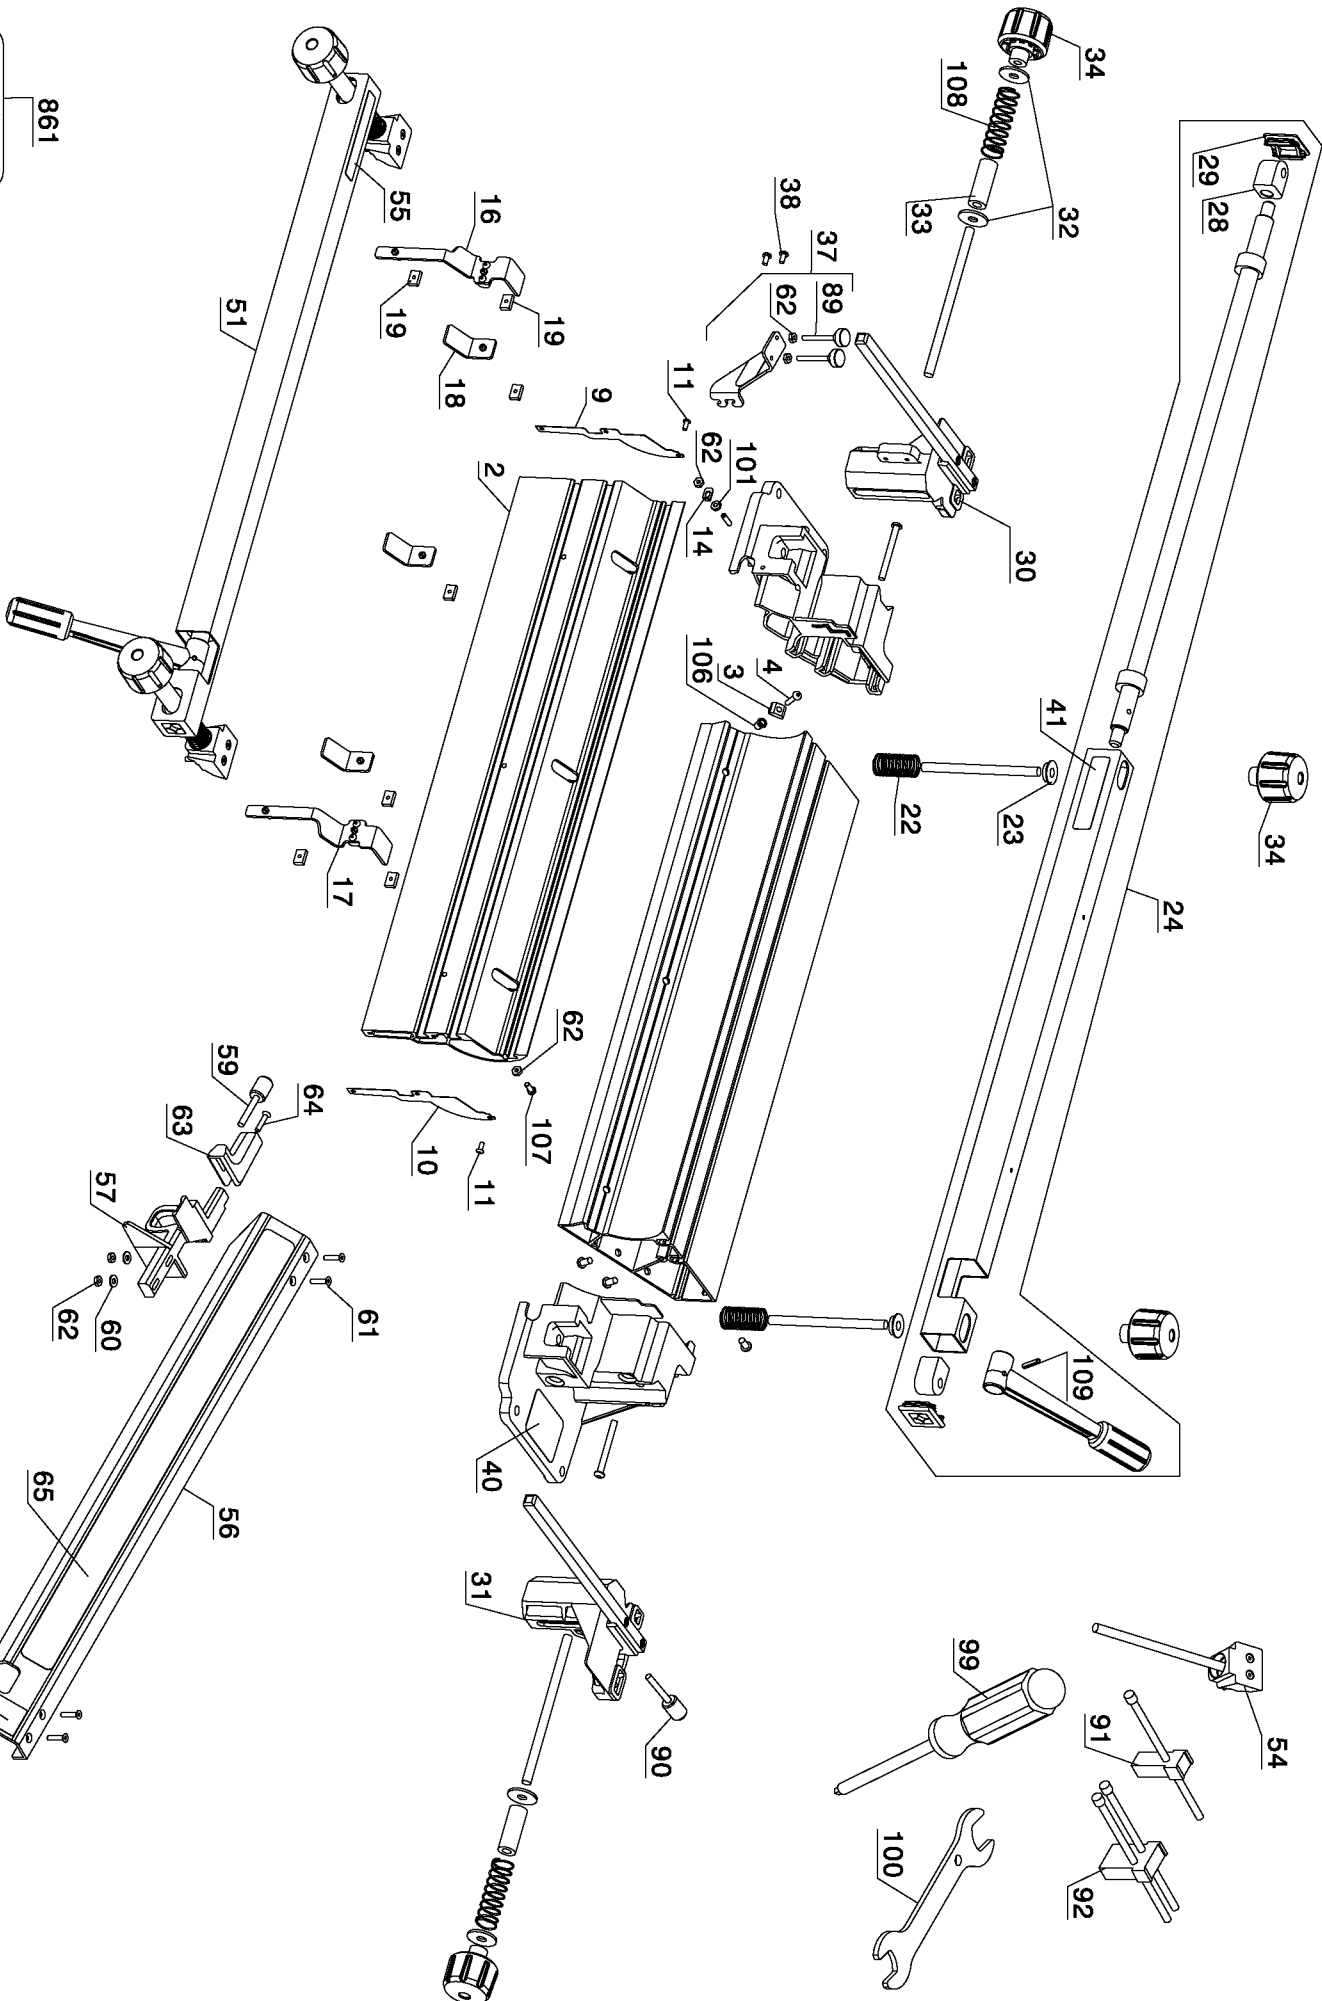

861

54

91

92

99

100

Parts List for 77240 Type 1

Item Number	Part Number	Description	Qty Required
2	A20730	EXTRUSION	1
3	A20753	WASHER	3
4	A15019	SCREW	3
9	A20891	CAP	1
10	A20892	CAP	1
11	A20786	SCREW	6
14	A20958	INDICATOR	1
16	A20772	BRACKET	1
17	A20771	BRACKET	1
18	A21005	DUST COVER	3
19	A20766	T-NUT	7
22	A15661	SPRING	4
23	A23157	SPRING RETAINER	4
24	A25277	CLAMP ASSEMBLY	1
27	A21282	SCREW	5
28	A09542	CLAMP BLOCK	4
29	A19168	END CAP	3
30	A09496	SUPPORT	1
31	A09498	SUPPORT	1
32	A20346	WASHER	4
33	A16762	SPACER	4
34	A19153	KNOB	6
37	A21098	DEPTH STOP	1
38	A15081	SCREW	2
40	A20355	SPEC PLATE	1
41	A20373	ID LABEL	1
51	A20972	CLAMP ASSEMBLY	1

COPYRIGHT© 2005. All Rights Reserved.

Parts list, pricing, and availability subject to change. Please visit www.dewaltservicenet.com for current parts information.

Parts List for 77240 Type 1

Item Number	Part Number	Description	Qty Required
54	A20976	CLAMP ASSEMBLY	2
55	A20371	ID LABEL	1
56	A21245	CHIP DEFLECTOR	1
57	A13201	LEFT BRACKET	1
58	A13202	RIGHT BRACKET	1
59	A13510	KNOB	2
60	99361-10	WASHER	4
61	A20457	SCREW	4
62	406-00	NUT	30
63	A12646	HANDLE	2
64	A10659	SCREW	2
65	A20377	INSTRUCTION LABEL	1
66	A20380	WARNING LABEL	1
67	A09356	CLAMPING BAR	1
68	A13111	BAR	1
68	A09357	BAR	1
69	A10763	BRACKET ASSEMBLY	1
69	A12722	BRACKET ASSEMBLY	1
70	A12723	BRACKET ASSEMBLY	1
70	A10766	BRACKET ASSEMBLY	1
71	A09451	FINGER	13
71	A13014	FINGER	9
72	A13015	FINGER	9
72	A09450	FINGER	13
73	A10317	SCREW	70
74	A10316	SQUARE NUT	4
75	A09358	BAR	1